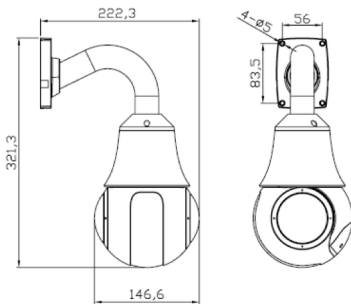

### Dimension

### Accessories

SN-CBK624A

CAMERA	
Image Sensor	1/2.8" Progressive Scan CMOS
Min. illumination	Color 0.01Lux; B&W 0.001Lux; IR ON 0 Lux
Day & Night	ICR, Auto/Color/B&W
Shutter Speed	1/1-1/10000s
Auto Iris	Auto/Manual
Wide Dynamic Range	Yes, 78dB
Digital Noise Reduction	3D, Auto/Manual
Lens	SUNELL 12X Module , 4.7~56.4mm
Digital Zoom	16X
FOV	7.56° ~69.7°
IR LED	6 pcs
IR Range	60m
Pan/Tilt	Pan 0-360° continuously ,Tilt -10-98°
Pan/Tilt Speed	Pan 0.01-180° /s ,Tilt 0.01-90° /s ,Preset Speed 90° /s
IMAGE	
Video Compression	H.264 High/Main/Baseline Profile, MJPEG
Bit Rate (CBR/VBR)	100kb-12000kb
Audio Compression	G.711 ,RAW_PCM
Max.Resolution	2048(H) × 1536(V)/25fps
Stream	Stream1 2048(H) × 1536(V) Stream 2 D1 to 1080P/720P/D1/CIF/QCIF/VGA/QVGA/640x360
Image Setting	Rotate Mode,Saturation,Brightness,Contrast,Sharpness
HLC	Yes
ROI	Yes
Defog	Yes
NETWORK	
Network Protocols:	HTTP,HTTPS, TCP/IP, UDP/IP, RTSP, DHCP, NTP, PPoE, Unicast and Multicast supported.
Alarm Trigger	Motion,Intrusion,LineCrossing,Tamper,Networkdisconnect,Diskalarm,I/O alarm
RTSP Video	Standard RFC2326, Support QuickTime / VLC Player.
Security	User security authentication, Reset, Hardware WatchDog
Web Language	English, Chinese,Polish,Italian,Portuguese,Spanish.(Sunell Brand)
System Compatibility	Onvif,CGI
INTERFACE	
Ethernet	I1 Ethernet (10/100 Base-T) RJ-45 Connector
Audio I/O	Optional 1ch Audio In,1ch Audio Out
Alarm I/O	Optional 2ch Alarm In,1ch Alarm Out
RS485	N/A
BNC Output	N/A
Reset Button	YES(Built-In)
Edge Storage	Micro SD/SDHC/SDXC slot(Built-in),Max 64GB
3D Position	YES
Coordinate Display	YES
Preset/Tour/Scan/Track	300/12/12/6
GENERAL	
Power Supply	Standard DC12V/POE+, optional AC24V
Power Consumption	MAX 25W
Operating Temperature	-40° C ~+60° C
Operating Humidity	0% - 90% RH
Protection	IP66,TVS4000V
Approvals	CE / FCC
Product Dimensions	321.3x222.3x146.6mm
Product Weight	1500g